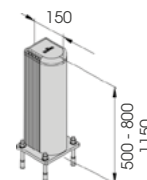

## GRD 150

FAST  
AND EASY  
TO INSTALL

M12  
GALVANISED STEEL

GRD 150 \* 500  
800  
1150

Packing **unpacked on pallet**  
Colour **B M**

Equipped with accessories